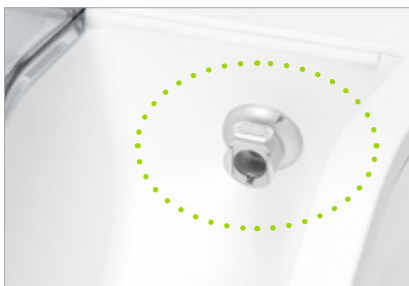

NEW

Assistina Twin
with **Quick
Connect by
W&H**